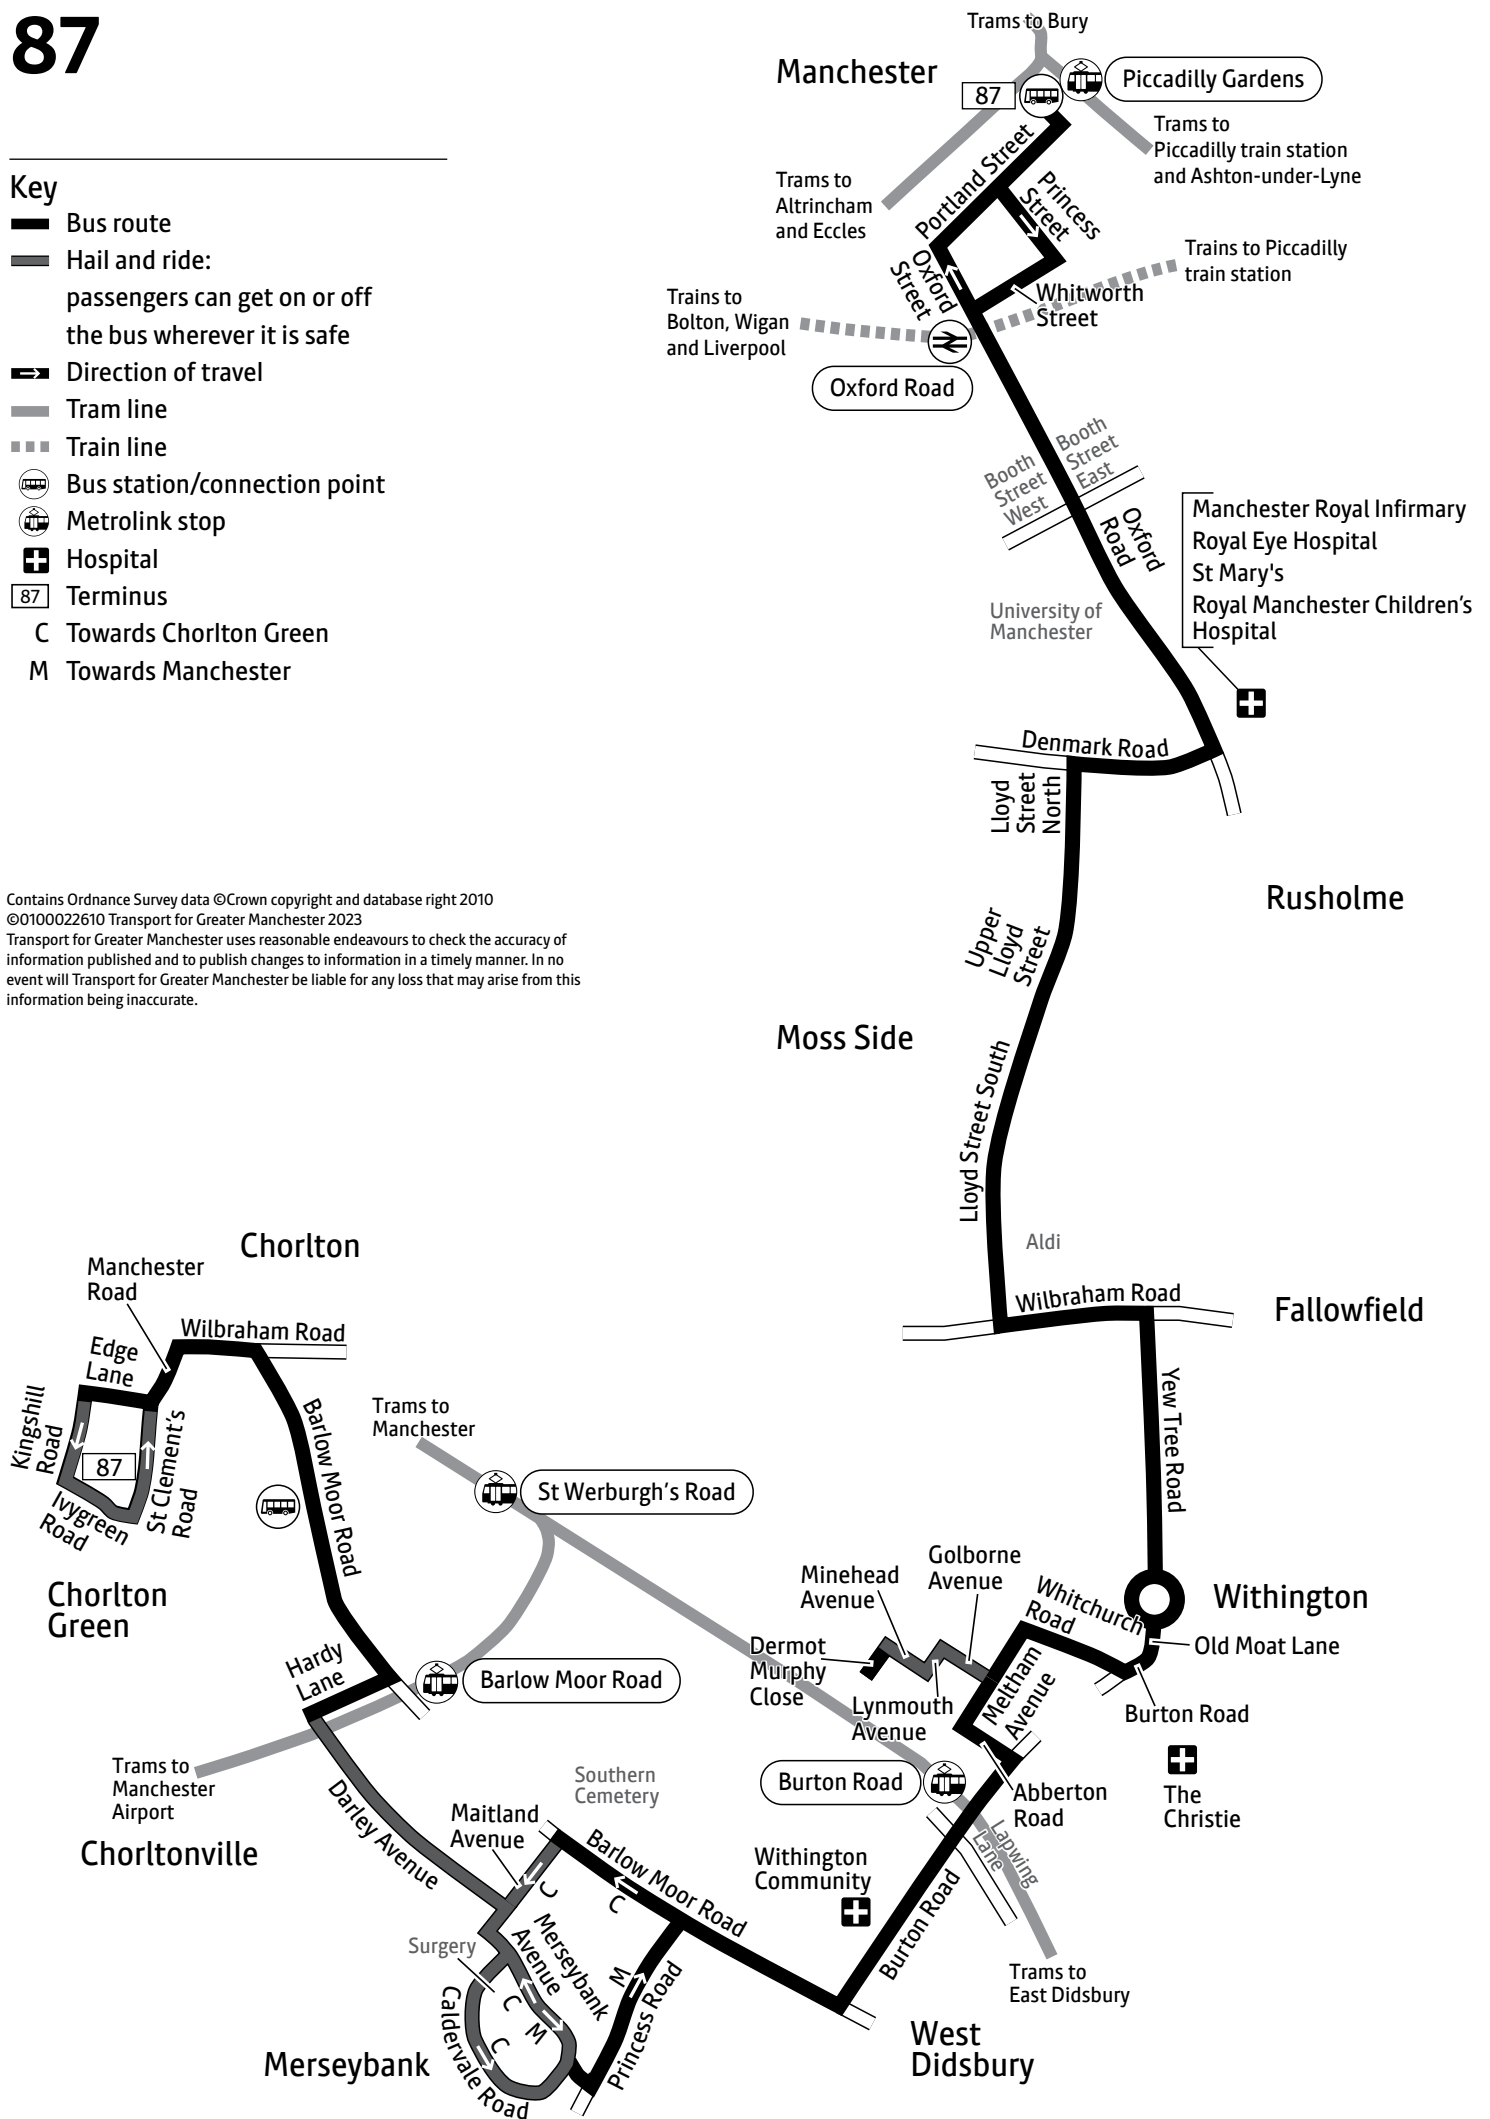

Key

- Bus route
- Hail and ride: passengers can get on or off the bus wherever it is safe
- Direction of travel
- Tram line
- Train line
- Bus station/connection point
- Metrolink stop
- Hospital
- Terminus
- Towards Chorlton Green
- Towards Manchester

Contains Ordnance Survey data ©Crown copyright and database right 2010
©0100022610 Transport for Greater Manchester 2023
Transport for Greater Manchester uses reasonable endeavours to check the accuracy of information published and to publish changes to information in a timely manner. In no event will Transport for Greater Manchester be liable for any loss that may arise from this information being inaccurate.

Chorlton
Manchester Road
Wilbraham Road
Edge Lane
Kingshill Road
Ivygreen Road
St Clement's Road
Barlow Moor Road
Trams to Manchester
St Werburgh's Road
Barlow Moor Road
Trams to Manchester Airport
Chorlton Green
Hardy Lane
Barlow Moor Road
Southern Cemetery
Maitland Avenue
Merseybank
Caldwale Road
Princess Road
Merseybank
Chorltonville
Darley Avenue

Manchester
Trams to Bury
Piccadilly Gardens
Trams to Piccadilly train station and Ashton-under-Lyne
Trams to Altrincham and Eccles
Portland Street
Princess Street
Whitworth Street
Trains to Bolton, Wigan and Liverpool
Oxford Road
Booth Street West
Booth Street East
Oxford Road
University of Manchester
Manchester Royal Infirmary
Royal Eye Hospital
St Mary's
Royal Manchester Children's Hospital
Denmark Road
Lloyd Street North
Rusholme
Moss Side
Upper Lloyd Street
Lloyd Street South
Aldi
Wilbraham Road
Fallowfield
Yew Tree Road
Withington
Old Moat Lane
Burton Road
The Christie
Minehead Avenue
Golborne Avenue
Whitchurch Road
Dermot Murphy Close
Lynmouth Avenue
Maitland Avenue
Burton Road
Abberton Road
Burton Road
Trams to East Didsbury
West Didsbury
Withington Community